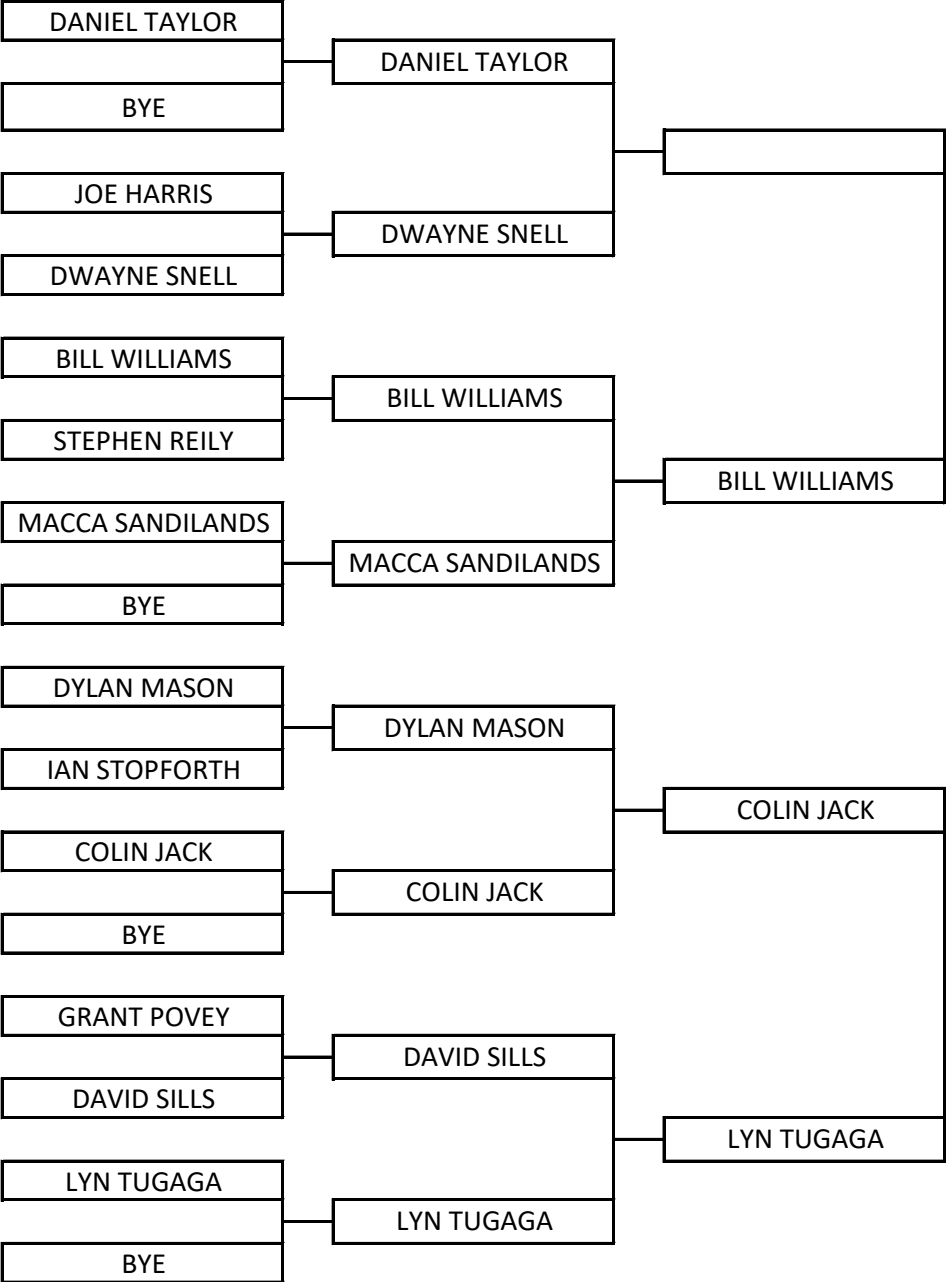

Sherwood Park Golf Club
Men's Matchplay Champs
Please Note: Final MUST be played on 04/08/2018

Division 1 Senior (+5.0 - 9.0)